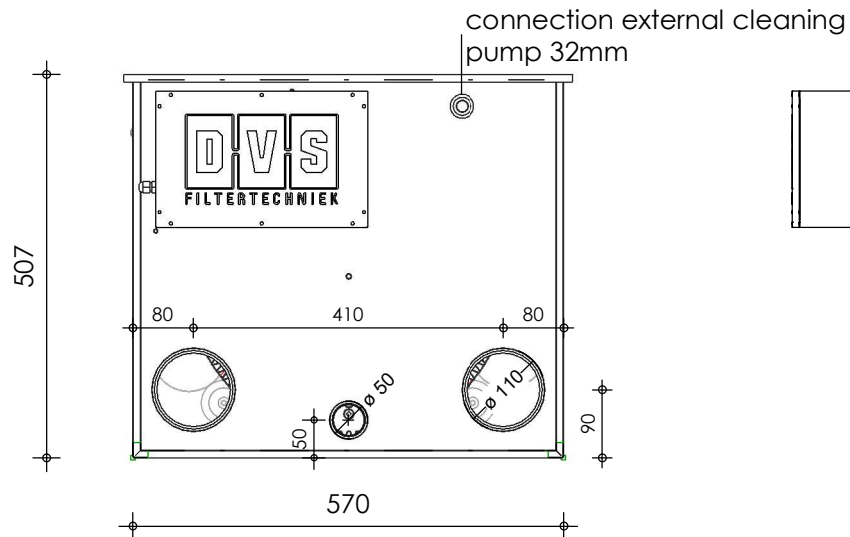

Front view

Right-side view

Top view

Rear view

Left-side view

description:
ECO15 - Drum filter

scale :
1 : 10

date/version :
v.3

water running height :
160 mm