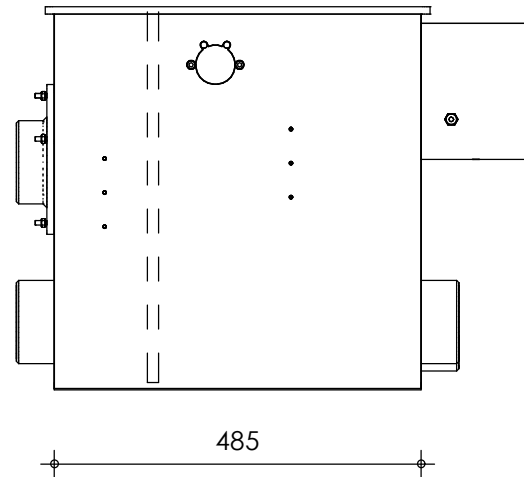

Front view

Right-side view

Top view

Rear view

Left-side view

description:
ECO15 - Drum filter

scale :
1 : 10

date/version :
v.3

water running height :
160 mm