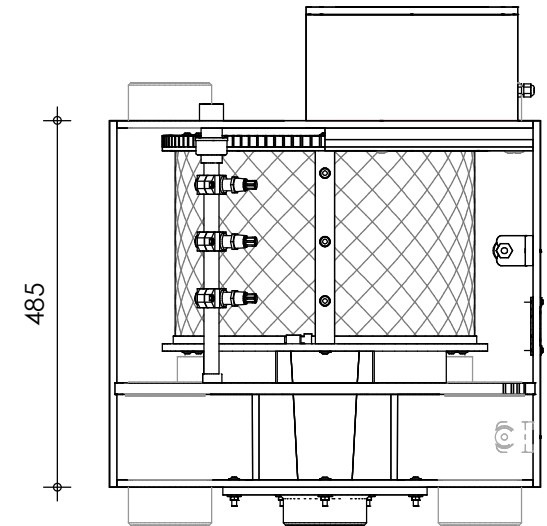

Front view

Right-side view

Top view

Rear view

Left-side view

description:
ECO15 - Drum filter

scale :
1 : 10

date/version :
v.3

water running height :
160 mm