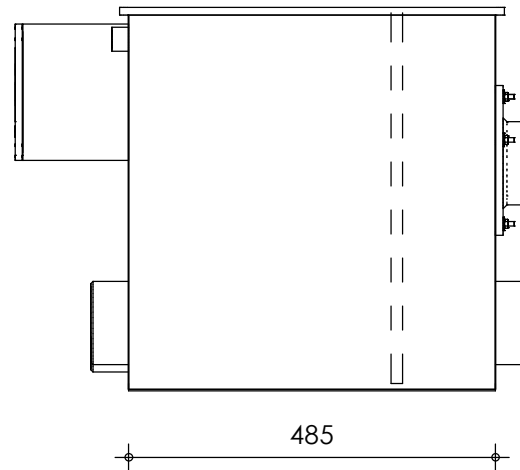

Front view

Right-side view

Top view

Rear view

Left-side view

description:
ECO15 - Drum filter

scale :
1 : 10

date/version :
v.3

water running height :
160 mm